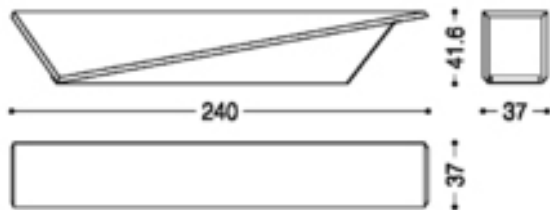

Wedge Bench

SKU: RIMO20-402-Wedge Bench

Bench

98.25"W x 10.5"D x 16.25"H

Bench made from a single block of aromatic cedar with a simple and linear geometrical shape that continues in the metallic base that functions as a container. The products are made from completely natural leather and hand-finished without the addition of any treatment. Movements, cracks and changes in the appearance of the wood are intrinsic characteristics of these items and result from the natural settlement and diverse environmental conditions.

Diagrams above are shown in centimeters:
250W x 36.6D x 41.5H

Metal Finishes

TITANIUM, MATT
BRUSHED EFFECT

AGED COPPER, MATT
BRUSHED EFFECT

AGED BRONZE, MATT
BRUSHED EFFECT

STAINLESS STEEL,
MATT BRUSHED
EFFECT